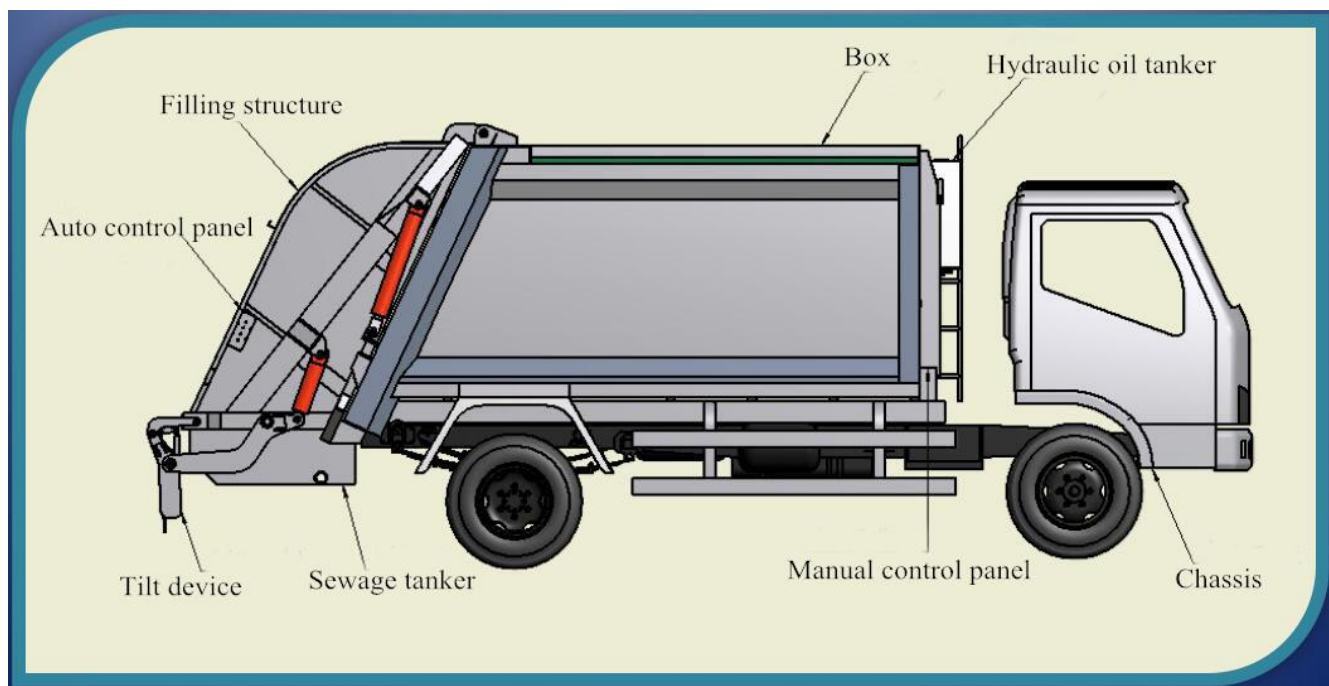

Chengli Special Automobile Co., Ltd.

Add: ChengLi Automobile Industry Park, SuiZhou City, Hubei Province, China.

Tel: +86-27-84766488

Fax: +86-27-84766488

Email: info@clw-autos.com

Http://www.clw-autos.com

Compactor garbage truck drawing: