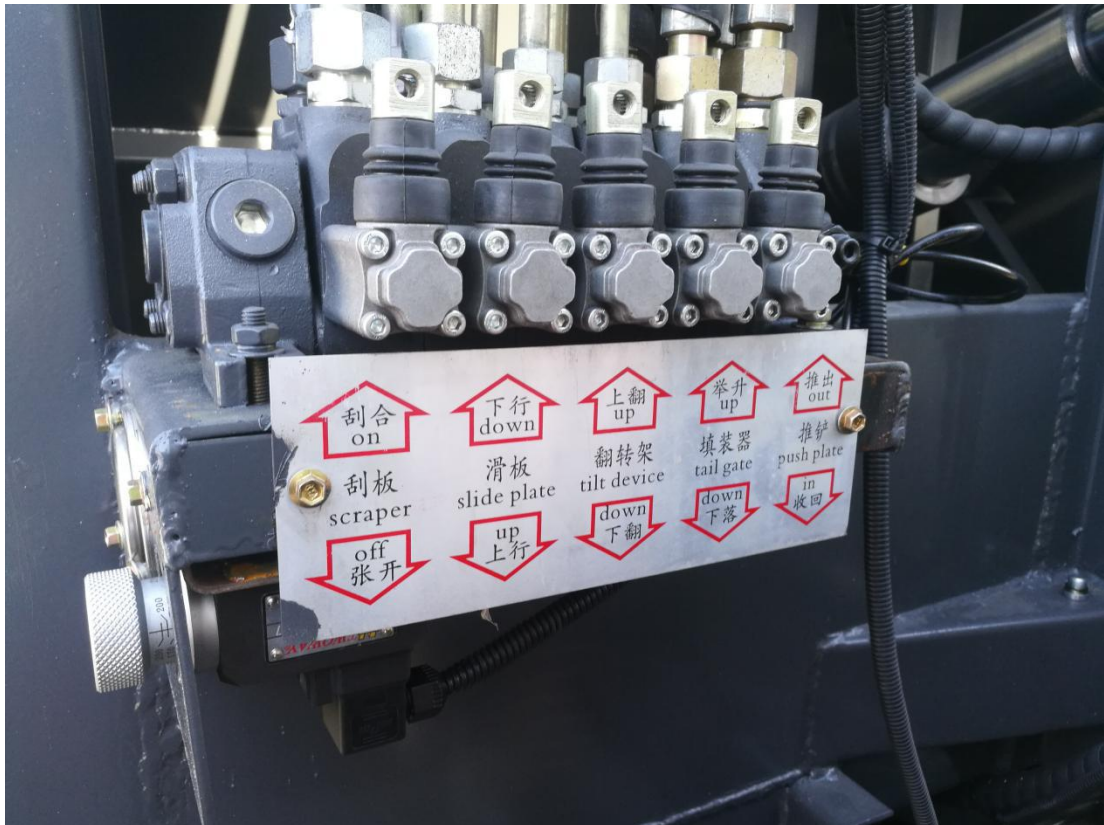

Email: info@clw-autos.com

Http://www.clw-autos.com

Details photos

①Control panel in cabin

②Manual control panel

Chengli Special Automobile Co., Ltd.

Add: ChengLi Automobile Industry Park, SuiZhou City, Hubei Province, China.