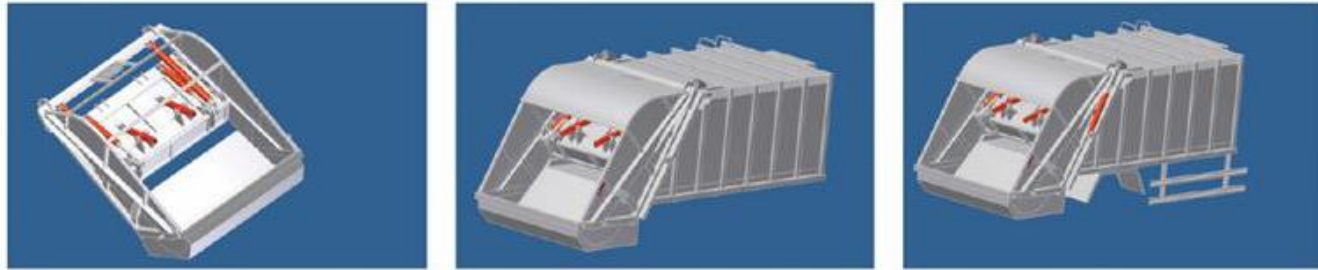

Chengli Special Automobile Co., Ltd.

Add: ChengLi Automobile Industry Park, SuiZhou City, Hubei Province, China.

Tel: +86-27-84766488

Fax: +86-27-84766488

Email: info@clw-autos.com

Http://www.clw-autos.com

Compactor garbage truck drawing:

Reference photos