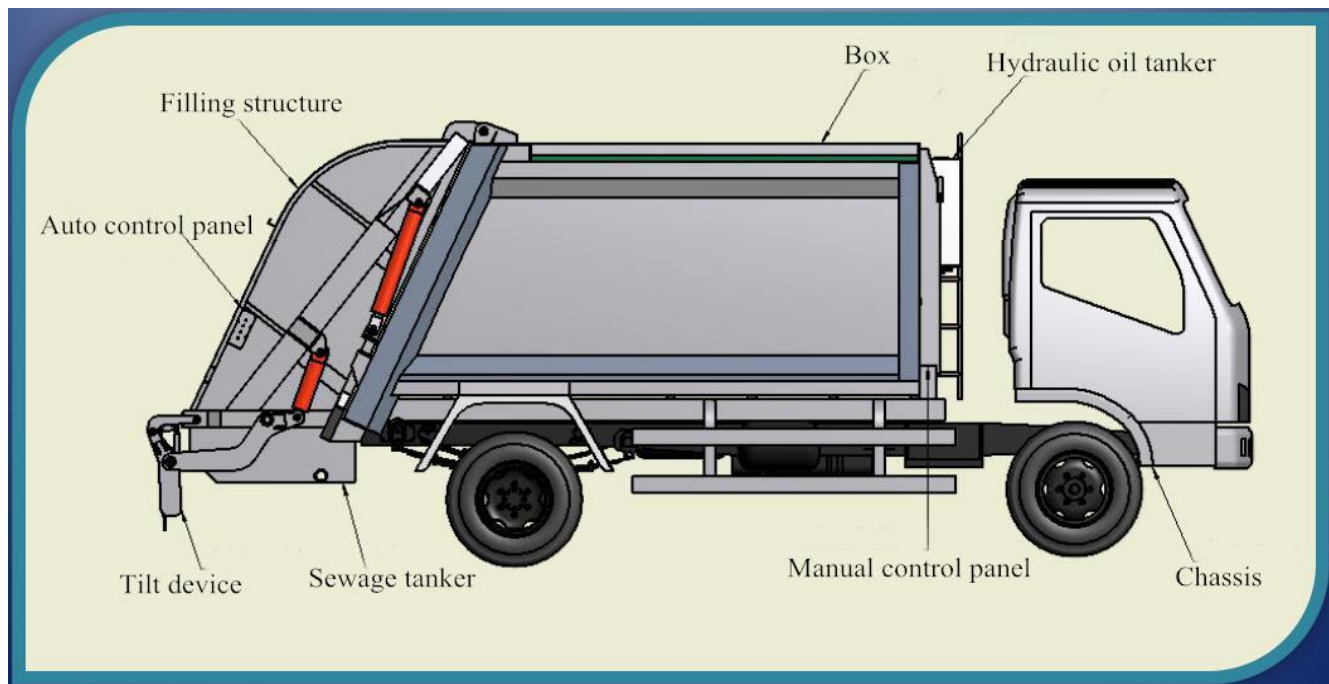

Chengli Special Automobile Co., Ltd.

Add: ChengLi Automobile Industry Park, SuiZhou City, Hubei Province, China.

Tel: +86-27-84766488

Fax: +86-27-84766488

Email: info@clw-autos.com

Http://www.clw-autos.com

Compactor garbage truck drawing:

Reference photos